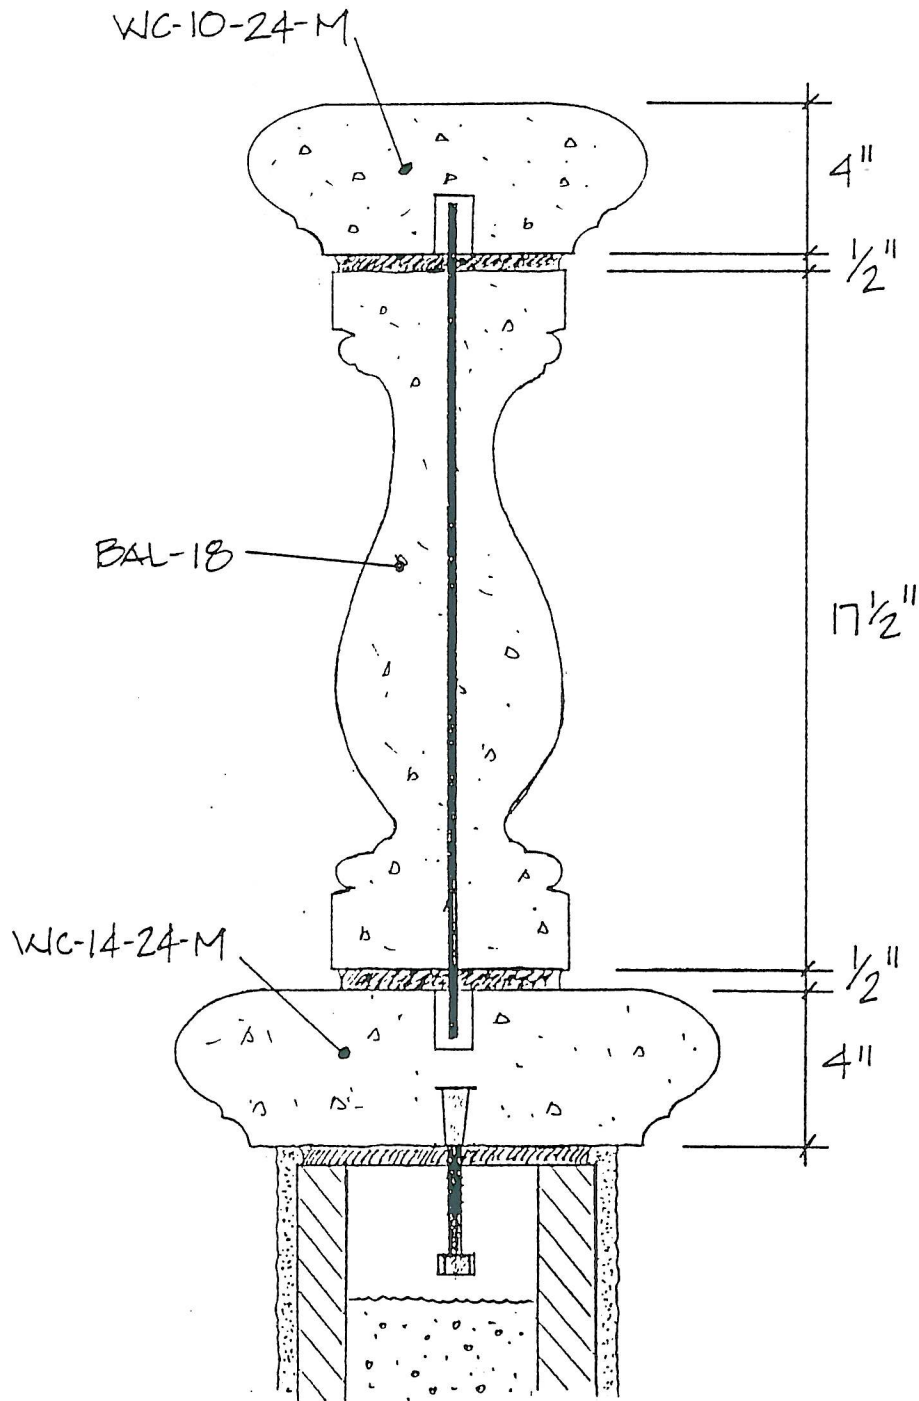

BALUSTRADE @ BLDGS: L & M

Shop D-413.
SPECIFICATION

CALIFORNIA PRECAST STONE MFG., INC.

Phone: 951-657-7913 Fax: 951-657-7188